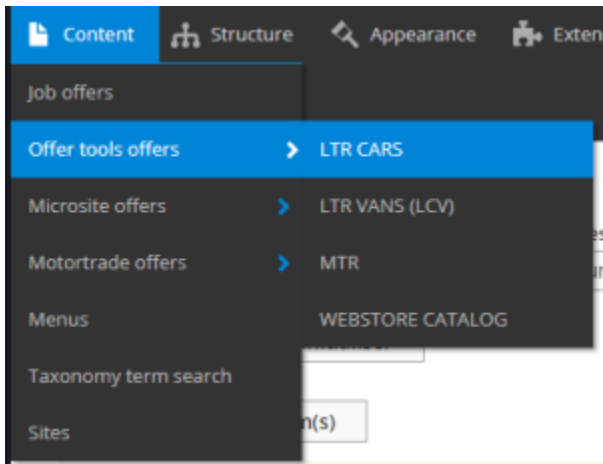

☐	Title	Published	Version	Language	Type	Price	Make	Model	Changed	Operations links
☐	Peugeot 3008 1.2	Yes		English (Belgium)		506.13	Peugeot	3008	20/01/2020 - 12:52	Edit
☐	Hyundai Tucson 1.6 GDI	Yes		English (Belgium)		467.52	Hyundai	Tucson	20/01/2020 - 12:37	Edit
☐	Citroen C3 1.2	Yes		English (Belgium)		337.05	Citroen	C3	20/01/2020 - 12:39	Edit
☐	Mini Cooper	Yes		English (Belgium)		403.14	Mini	Mini 5 door	20/01/2020 - 12:40	Edit
☐	Mercedes-Benz Class A	Yes		English (Belgium)		434.58	Mercedes	A-klasse	20/01/2020 - 12:42	Edit
☐	Volkswagen Tiguan 1.5	Yes		English (Belgium)		518.28	Volkswagen	Tiguan	20/01/2020 - 12:43	Edit
☐	Volkswagen T-Roc 1.5	Yes		English (Belgium)		462.37	Volkswagen	T-roc	20/01/2020 - 12:44	Edit
☐	Opel Astra 1.0 Turbo	Yes		English (Belgium)		363.73	Opel	Astra	20/01/2020 - 12:45	Edit
☐	Mercedes-Benz CLA	Yes		English (Belgium)		499.64	Mercedes	ClA	20/01/2020 - 12:50	Edit
☐	Opel Crossland X 1.2	Yes		English (Belgium)		413.90	Opel	Crossland x	20/01/2020 - 12:34	Edit

Create offer manually

The following topic describe all the details to create an offer manually:

LTR Offer

MTR offer

LCV Offer