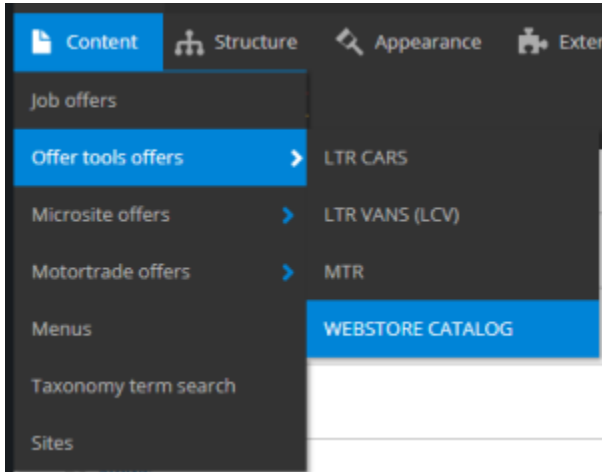

## Import with webstore

Offers can be imported from a tool named "Webstore".

Note that only LTR & LCV offers can be imported.

For this go here on the menu to access the webstore interface:

Then you must follow the select button to find the desire Brand & Model.