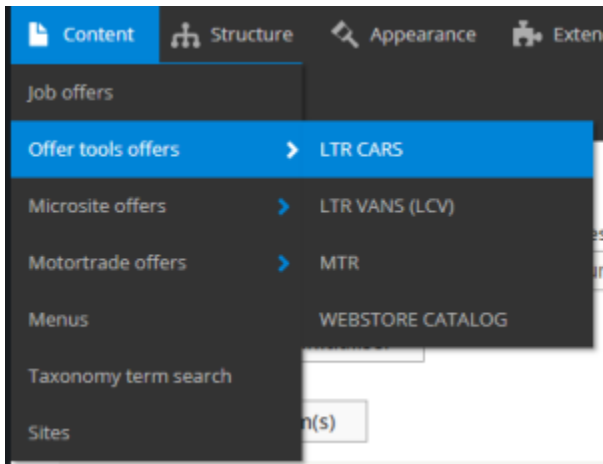

☐	Title	Published	Version	Language	Type	Price	Make	Model	Changed	Operations links
☐	Peugeot 3008 1.2	Yes		English (Belgium)		506.13	Peugeot	3008	20/01/2020 - 12:52	Edit ▾
☐	Hyundai Tucson 1.6 GDI	Yes		English (Belgium)		467.52	Hyundai	Tucson	20/01/2020 - 12:37	Edit ▾
☐	Citroen C3 1.2	Yes		English (Belgium)		337.05	Citroen	C3	20/01/2020 - 12:39	Edit ▾
☐	Mini Cooper	Yes		English (Belgium)		403.14	Mini	Mini 5 door	20/01/2020 - 12:40	Edit ▾
☐	Mercedes-Benz Class A	Yes		English (Belgium)		434.58	Mercedes	A-klasse	20/01/2020 - 12:42	Edit ▾
☐	Volkswagen Tiguan 1.5	Yes		English (Belgium)		518.28	Volkswagen	Tiguan	20/01/2020 - 12:43	Edit ▾
☐	Volkswagen T-Roc 1.5	Yes		English (Belgium)		462.37	Volkswagen	T-roc	20/01/2020 - 12:44	Edit ▾
☐	Opel Astra 1.0 Turbo	Yes		English (Belgium)		363.73	Opel	Astra	20/01/2020 - 12:45	Edit ▾
☐	Mercedes-Benz CLA	Yes		English (Belgium)		499.64	Mercedes	ClA	20/01/2020 - 12:50	Edit ▾
☐	Opel Crossland X 1.2	Yes		English (Belgium)		413.90	Opel	Crossland x	20/01/2020 - 12:34	Edit ▾

Create offer manually

The following topic describe all the details to create an offer manually:

LTR Offer

MTR offer

LCV Offer

Import with webstore

Offers can be imported from a tool named "Webstore".

Note that only LTR & LCV offers can be imported.

For this go here on the menu to access the webstore interface: